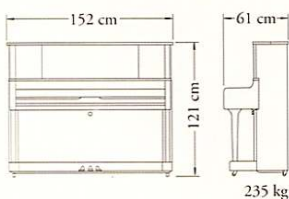

Polished Mahogany
Caoba pulido

See page 24 for the full range of finishes available.
Consulte la página 24 para ver toda la línea de acabados disponibles.