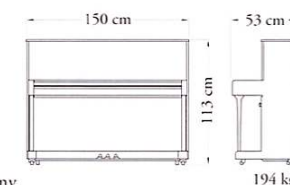

Polished Ebony
Negro pulido

Silent Piano™ available in Polished Ebony
Piano Silent™ disponible en negro pulido

JX113T

Height: 113 cm
Width: 150 cm
Depth: 53 cm
Weight: 194 kg

A perfect fusion of Yamaha craftsmanship and exquisite wood finishing, the JX113CP offers superb performance that is delightfully affordable.

JX113CP

Height: 113 cm
Width: 150 cm
Depth: 53 cm
Weight: 194 kg