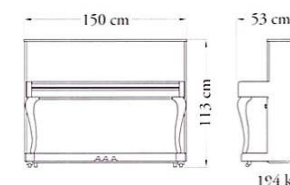

Polished Ebony
Negro pulido

Silent Piano™ available in Polished Ebony
Piano Silent™ disponible en negro pulido

JX113T

Height: 113 cm
Width: 150 cm
Depth: 53 cm
Weight: 194 kg

A perfect fusion of Yamaha craftsmanship and exquisite wood finishing, the JX113CP offers superb performance that is delightfully affordable.

JX113CP

Height: 113 cm
Width: 150 cm
Depth: 53 cm
Weight: 194 kg