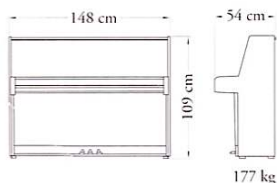

Polished Walnut
Nogal pulido

JU109

Height: 109 cm
Width: 148 cm
Depth: 54 cm
Weight: 177 kg

Four solid bonded back posts
Cuatro pilastras sólidas pegadas

Polished Ebony
Negro pulido

Polished Mahogany
Caoba pulido