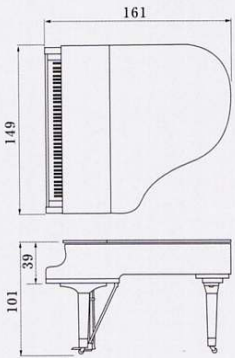

GC1系列具有平台型鋼琴才能擁有的全音域諧振音調，大眾化價格模式，卻具有超凡的表現力。

Length: 161 cm (5' 3")
Width: 149 cm (59")
Height: 101 cm (40")
Weight: 285 kg (627 lbs)

- Pictured in Polished Ebony
- Hammer felt material: GC1 and GC2 type without under felt
- Lid prop cup: Phenolic resin
- Key surfaces: Acrylic resin (white) and phenolic resin (black)
- Center pedal: Sostenuto

大琴體尺寸和合理價格造就了GC2的大眾化性格。優美的琴音和諧振音調，帶給彈奏者無限樂趣。

Length: 173 cm (5' 8")
Width: 149 cm (59")
Height: 101 cm (40")
Weight: 305 kg (671 lbs)

- Pictured in Polished Ebony
- Hammer felt material: GC1 and GC2 type without under felt
- Lid prop cup: Phenolic resin
- Key surfaces: Acrylic resin (white) and phenolic resin (black)
- Center pedal: Sostenuto