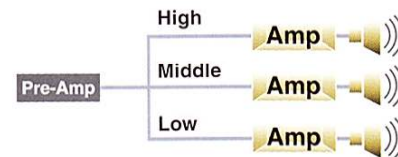

Key-Off samples provide the delicate sound keys make when they are released. **Stereo Sustain samples** recreate the resonances of strings and soundboard when the damper pedal is pressed. **String Resonance samples** provide the rich tones produced by sympathetic resonance with another string when a hammer hits a string. Using these delicate gradations, CLP models can realistically reproduce the complex sounds of a grand piano.

* Key-Off and Stereo Sustain: CLP-380, CLP-370, CLP-340, CLP-295GP. String Resonance: CLP-380, CLP-295GP.

Sound that envelops you with a feeling of depth. iAFC* provides the benefits of advanced acoustic technology.

The speakers inside the Clavinova body are used to create tonal resonances and a realistic sound

field that makes you feel as if you are actually playing a grand piano. **iAFC** makes automatic adjustments to best match the characteristics of the room you are playing in. You can turn it on and off and vary the level.

* instrumental Active Field Control. CLP-380, CLP-295GP.

Better sound in all frequency ranges. Yamaha's unique Tri-Amp System.*

This unique system improves sound quality by using three separate amplifiers for the high, middle and low frequency ranges. The result is greater amp efficiency, lower distortion and better frequency response across the entire sound spectrum. It also maximizes the benefits of **Pure CF Sampling**. * CLP-380.

Enjoy playing other instrument sounds, too.

CLP models provide a variety of other instrument sounds for you to play, including organ, electronic piano, strings, and more.

128-note polyphony* allows you to produce glorious sounds effortlessly.

CLP models can simultaneously produce up to 128 notes, so you can enjoy the luxurious sound of complex arrangements without limitations and without notes dropping out.

* CLP-265GP: 64-note polyphony.

Touch

The GH3 (Graded Hammer 3) Keyboard makes you feel like you're playing a grand piano.

Yamaha's unique **GH3 keyboard** has three sensors: in addition to two sensors to detect keystroke strength, it includes Yamaha's original **Damper Sensor**.* This enables you to use advanced techniques such as playing the

same note repeatedly with perfect articulation, previously only possible on a grand piano, which blends sounds without the use of the damper pedal. You also enjoy the keyboard touch of a grand piano, including keys with weight gradations — heavy in the lower end and lighter in the higher end.

* GH3: CLP-340, CLP-330, CLP-S306, CLP-265GP. GH (two sensors): CLP-320.

NW (Natural Wood) keyboard with real-wood white keys.*

This keyboard uses real wood cut from a single piece of lumber, just like an acoustic piano, while retaining the same structure as the **GH3 keyboard**. The feel is superb and keyboard vibration and distortion are minimized.

* CLP-380, CLP-370, CLP-S308, CLP-295GP.

Synthetic ivory keytops with good moisture absorption.*

These keys have a good texture that gives the **GH3** and **NW keyboard** a luxurious feel. They are made using material with excellent moisture absorption, almost equal to that of an ivory keyboard of a concert grand piano, which improves playability by preventing your fingers from slipping.

* CLP-380, CLP-370, CLP-340, CLP-S308, CLP-S306.

Function

Direct internet access.* Quick access to a wide selection of musical data.

With **Internet Direct Connection** and a LAN port, you have easy access directly from your Clavinova to a wide variety of musical data at a specialized website. You can find new ways of enjoying the instrument, listen to a selected tune as background music or play the keyboard with one hand along with a lesson piece.

* CLP-380, CLP-370, CLP-340, CLP-S308, CLP-S306.

Record your own performances.

The Clavinova lets you record your playing. You can critique your own playing or let your friends hear your best performances.

Headphone jacks let you enjoy your instrument in private.

Here's a convenient extra: connectors for optional headphones, so you can practice without worrying about how loud you're